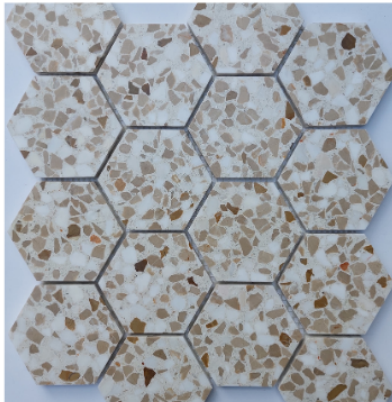

TYSON COLLECTION

PRODUCT CODE: #OJTYSON01

FENESTRA

Dolomite, Solto, Diana Royal, Iceberg, Nero, White marble may be the alternative marble colors

H x W : 12 1/8" x 12 1/8"
Thickness : 1 cm
5 pcs / box
5.048 sqft / box

Dolomite, Solto, Diana Royal, Iceberg, Nero, White marble may be the alternative marble colors

H x W : 12" x 12"
Thickness : 1 cm
5 pcs / box
5 sqft / box

PRODUCT CODE: #OJTYSON05

HERRINGBONE

Dolomite, Solto, Diana Royal, Iceberg, Nero, White marble may be the alternative marble colors

H x W : 11 2/8" x 12 6/8"
Thickness : 1 cm
5 pcs / box
4.945 sqft / box

PRODUCT CODE: #OJTYSON06

CHEVRON

Dolomite, Solto, Diana Royal, Iceberg, Nero, White marble may be the alternative marble colors

H x W : 8 2/16" x 16 1/16"
Thickness : 1 cm
5 pcs / box
4.683 sqft / box

PRODUCT CODE: #OJTYSON07

DUO CHEVRON

Dolomite, Solto, Diana Royal, Iceberg, Nero, White marble may be the alternative marble colors

H x W : 11 1/8" x 11 1/8"
Thickness : 1 cm
5 pcs / box
4.306 sqft / box