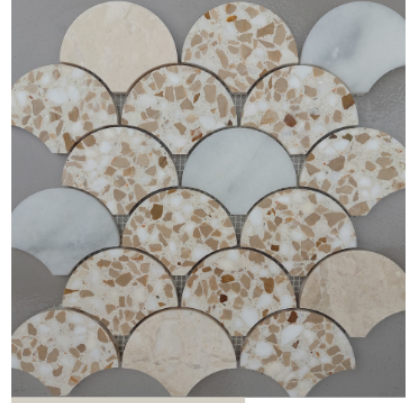

TYSON COLLECTION

PRODUCT CODE: #OJTYSON01

FENESTRA

Dolomite, Solto, Diana Royal, Iceberg, Nero, White marble may be the alternative marble colors

H x W : 12 1/8" x 12 1/8"
Thickness : 1 cm
5 pcs / box
5.048 sqft / box

PRODUCT CODE: #OJTYSON02

MIXTUM

Dolomite, Solto, Diana Royal, Iceberg, Nero, White marble may be the alternative marble colors

H x W : 12" x 12"
Thickness : 1 cm
5 pcs / box
5 sqft / box

PRODUCT CODE: #OJTYSON03

FISHSCALE

Dolomite, Solto, Diana Royal, Iceberg, Nero, White marble may be the alternative marble colors

H x W : 10 6/8" x 10 4/8"
Thickness : 1 cm
5 pcs / box
3.905 sqft / box

PRODUCT CODE: #OJTYSON04

ZIGZAG

PRODUCT CODE: #OJTYSON14

HEXAGON

Dolomite, Solto, Diana Royal, Iceberg, Nero, White marble may be the alternative marble colors

H x W : 12 2/8" x 10 5/8"
Thickness : 1 cm
5 pcs / box
4.483 sqft / box

PRODUCT CODE: #OJTYSON15