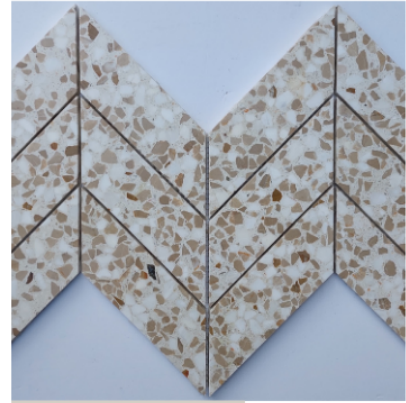

FISHSCALE

Dolomite, Solto, Diana Royal, Iceberg, Nero, White marble may be the alternative marble colors

H x W : 10 6/8" x 10 4/8"
Thickness : 1 cm
5 pcs / box
3.905 sqft / box

PRODUCT CODE: #OJTYSON04

ZIGZAG

Dolomite, Solto, Diana Royal, Iceberg, Nero, White marble may be the alternative marble colors

H x W : 12" x 12"
Thickness : 1 cm
5 pcs / box
5 sqft / box

PRODUCT CODE: #OJTYSON05

HERRINGBONE

Dolomite, Solto, Diana Royal, Iceberg, Nero, White marble may be the alternative marble colors

H x W : 11 2/8" x 12 6/8"
Thickness : 1 cm
5 pcs / box
4.945 sqft / box

PRODUCT CODE: #OJTYSON06

CHEVRON

Dolomite, Solto, Diana Royal, Iceberg, Nero, White marble may be the alternative marble colors

H x W : 8 2/16" x 16 1/16"
Thickness : 1 cm
5 pcs / box
4.683 sqft / box