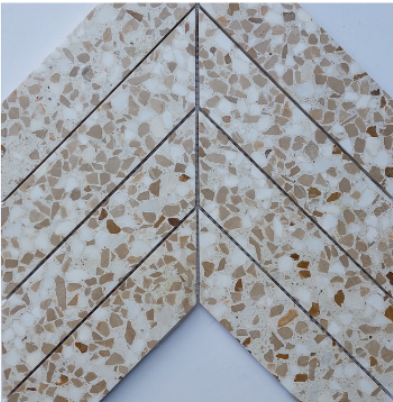

FISHSCALE

Dolomite, Solto, Diana Royal, Iceberg, Nero, White marble may be the alternative marble colors

H x W : 10 6/8" x 10 4/8"
Thickness : 1 cm
5 pcs / box
3.905 sqft / box

PRODUCT CODE: #OJTYSON04

ZIGZAG

Dolomite, Solto, Diana Royal, Iceberg, Nero, White marble may be the alternative marble colors

H x W : 12" x 12"
Thickness : 1 cm
5 pcs / box
5 sqft / box

PRODUCT CODE: #OJTYSON05

HERRINGBONE

Dolomite, Solto, Diana Royal, Iceberg, Nero, White marble may be the alternative marble colors

H x W : 11 2/8" x 12 6/8"
Thickness : 1 cm
5 pcs / box
4.945 sqft / box

PRODUCT CODE: #OJTYSON06

CHEVRON

Dolomite, Solto, Diana Royal, Iceberg, Nero, White marble may be the alternative marble colors

H x W : 8 2/16" x 16 1/16"
Thickness : 1 cm
5 pcs / box
4.683 sqft / box

PRODUCT CODE: #OJTYSON07

DUO CHEVRON

Dolomite, Solto, Diana Royal, Iceberg, Nero, White marble may be the alternative marble colors

H x W : 11 1/8" x 11 1/8"
Thickness : 1 cm
5 pcs / box
4.306 sqft / box