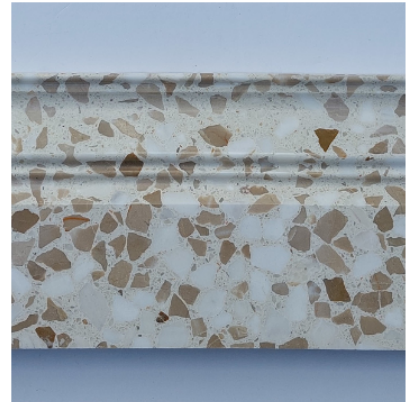

Dolomite, Solto, Diana Royal, Iceberg, Nero, White marble may be the alternative marble colors

H x W : 12" x 12"
Thickness : 1 cm
5 pcs / box
5 sqft / box

PRODUCT CODE: #OJTYSON05

HERRINGBONE

Dolomite, Solto, Diana Royal, Iceberg, Nero, White marble may be the alternative marble colors

H x W : 11 2/8" x 12 6/8"
Thickness : 1 cm
5 pcs / box
4.945 sqft / box

PRODUCT CODE: #OJTYSON06

CHEVRON

Dolomite, Solto, Diana Royal, Iceberg, Nero, White marble may be the alternative marble colors

H x W : 8 2/16" x 16 1/16"
Thickness : 1 cm
5 pcs / box
4.683 sqft / box

PRODUCT CODE: #OJTYSON07

DUO CHEVRON

Dolomite, Solto, Diana Royal, Iceberg, Nero, White marble may be the alternative marble colors

H x W : 11 1/8" x 11 1/8"
Thickness : 1 cm
5 pcs / box
4.306 sqft / box

PRODUCT CODE: #OJTYSON14

HEXAGON

Dolomite, Solto, Diana Royal, Iceberg, Nero, White marble may be the alternative marble colors

H x W : 12 2/8" x 10 5/8"
Thickness : 1 cm
5 pcs / box
4.483 sqft / box

PRODUCT CODE: #OJTYSON15