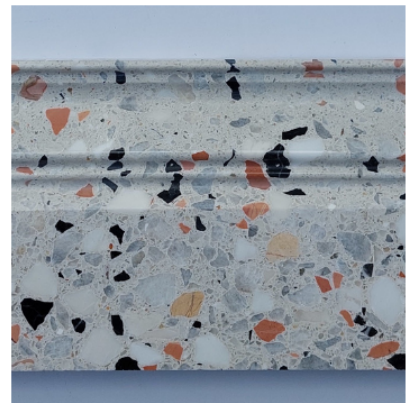

PRODUCT CODE: #OJTATE07

DUO CHEVRON

Dolomite, Solto, Diana Royal, Iceberg, Nero, White marble may be the alternative marble colors

H x W : 11 1/8" x 11 1/8"
Thickness : 1 cm
5 pcs / box
4.306 sqft / box

PRODUCT CODE: #OJTATE08

RHOMBUS

Dolomite, Solto, Diana Royal, Iceberg, Nero, White marble may be the alternative marble colors

H x W : 10 7/16" x 12"
Thickness : 1 cm
5 pcs / box
4.315 sqft / box

PRODUCT CODE: #OJTATE15

BASEBOARD