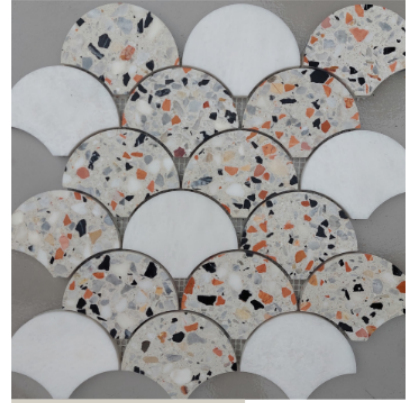

TATE COLLECTION

PRODUCT CODE: #OJTATE01

FENESTRA

Dolomite, Solto, Diana Royal, Iceberg, Nero, White marble may be the alternative marble colors

H x W : 12 1/8" x 12 1/8"
Thickness : 1 cm
5 pcs / box
5.048 sqft / box

PRODUCT CODE: #OJTATE02

MIXTUM

Dolomite, Solto, Diana Royal, Iceberg, Nero, White marble may be the alternative marble colors

H x W : 12" x 12"
Thickness : 1 cm
5 pcs / box
5 sqft / box

PRODUCT CODE: #OJTATE03

FISHSCALE

Dolomite, Solto, Diana Royal, Iceberg, Nero, White marble may be the alternative marble colors

H x W : 10 6/8" x 10 4/8"
Thickness : 1 cm
5 pcs / box
3.905 sqft / box

PRODUCT CODE: #OJTATE04

WINDROSE

Dolomite, Solto, Diana Royal, Iceberg, Nero, White marble may be the alternative marble colors

H x W : 12" x 12"
Thickness : 1 cm
5 pcs / box
5 sqft / box

PRODUCT CODE: #OJTATE05

HERRINGBONE

Dolomite, Solto, Diana Royal, Iceberg, Nero, White marble may be the alternative marble colors