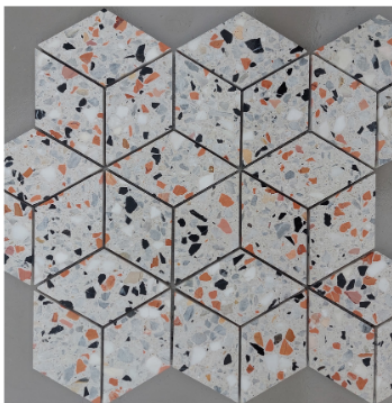

TATE COLLECTION

PRODUCT CODE: #OJTATE01

FENESTRA

Dolomite, Solto, Diana Royal, Iceberg, Nero, White marble may be the alternative marble colors

H x W : 12 1/8" x 12 1/8"
Thickness : 1 cm
5 pcs / box
5.048 sqft / box

Dolomite, Solto, Diana Royal, Iceberg, Nero, White marble may be the alternative marble colors

H x W : 12" x 12"
Thickness : 1 cm
5 pcs / box
5 sqft / box

PRODUCT CODE: #OJTATE05

HERRINGBONE

Dolomite, Solto, Diana Royal, Iceberg, Nero, White marble may be the alternative marble colors

H x W : 11 2/8" x 12 6/8"
Thickness : 1 cm
5 pcs / box
4.945 sqft / box

PRODUCT CODE: #OJTATE09

CHEVRON

Dolomite, Solto, Diana Royal, Iceberg, Nero, White marble may be the alternative marble colors

H x W : 8 2/16" x 16 1/16"
Thickness : 1 cm
5 pcs / box
4.683 sqft / box

PRODUCT CODE: #OJTATE07

DUO CHEVRON

Dolomite, Solto, Diana Royal, Iceberg, Nero, White marble may be the alternative marble colors

H x W : 11 1/8" x 11 1/8"
Thickness : 1 cm
5 pcs / box
4.306 sqft / box

PRODUCT CODE: #OJTATE08