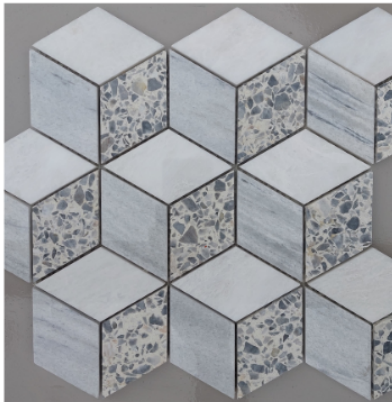

Dolomite, Solto, Diana Royal, Iceberg, Nero, White marble may be the alternative marble colors

H x W : 12" x 12"
Thickness : 1 cm
5 pcs / box
5 sqft / box

PRODUCT CODE: #OJBAP05

HERRINGBONE

Dolomite, Solto, Diana Royal, Iceberg, Nero, White marble may be the alternative marble colors

H x W : 11 2/8" x 12 6/8"
Thickness : 1 cm
5 pcs / box
4.945 sqft / box

PRODUCT CODE: #OJBAP09

CHEVRON

Dolomite, Solto, Diana Royal, Iceberg, Nero, White marble may be the alternative marble colors

H x W : 8 2/16" x 16 1/16"
Thickness : 1 cm
5 pcs / box
4.683 sqft / box

PRODUCT CODE: #OJBAP07

DUO CHEVRON

Dolomite, Solto, Diana Royal, Iceberg, Nero, White marble may be the alternative marble colors

H x W : 11 1/8" x 11 1/8"
Thickness : 1 cm
5 pcs / box
4.306 sqft / box

PRODUCT CODE: #OJBAP12