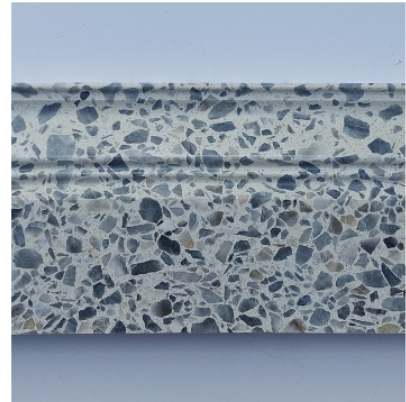

PRODUCT CODE: #OJBAP07

DUO CHEVRON

Dolomite, Solto, Diana Royal, Iceberg, Nero, White marble may be the alternative marble colors

H x W : 11 1/8" x 11 1/8"
Thickness : 1 cm
5 pcs / box
4.306 sqft / box

PRODUCT CODE: #OJBAP12

3D RHOMBUS

Dolomite, Solto, Diana Royal, Iceberg, Nero, White marble may be the alternative marble colors

H x W : 10 7/16" x 12"
Thickness : 1 cm
5 pcs / box
4.315 sqft / box

PRODUCT CODE: #OJBAP15

BASEBOARD