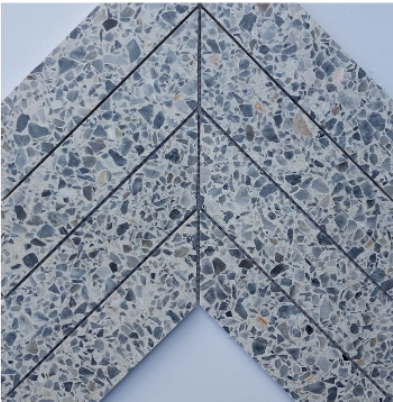

H x W : 11 2/8" x 12 6/8"
Thickness : 1 cm
5 pcs / box
4.945 sqft / box

PRODUCT CODE: #OJBAP09

CHEVRON

Dolomite, Solto, Diana Royal, Iceberg, Nero, White marble may be the alternative marble colors

H x W : 8 2/16" x 16 1/16"
Thickness : 1 cm
5 pcs / box
4.683 sqft / box