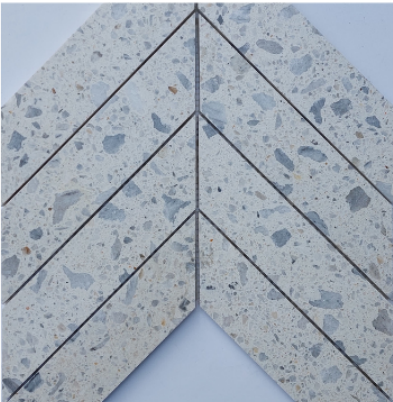

H x W : 11 2/8" x 12 6/8"
Thickness : 1 cm
5 pcs / box
4.945 sqft / box

PRODUCT CODE: #OJLAR06

CHEVRON

Dolomite, Solto, Diana Royal, Iceberg, Nero, White marble may be the alternative marble colors

H x W : 8 2/16" x 16 1/16"
Thickness : 1 cm
5 pcs / box
4.683 sqft / box

HEXAGON

Dolomite, Solto, Diana Royal, Iceberg, Nero, White marble may be the alternative marble colors

H x W : 12 2/8" x 10 5/8"
Thickness : 1 cm
5 pcs / box
4.483 sqft / box