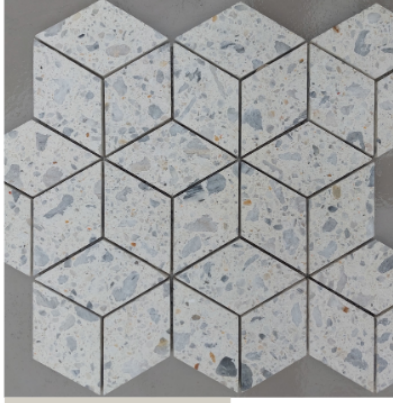

LARRY COLLECTION

PRODUCT CODE: #OJLAR01

FENESTRA

Dolomite, Solto, Diana Royal, Iceberg, Nero, White marble may be the alternative marble colors

H x W : 12 1/8" x 12 1/8"
Thickness : 1 cm
5 pcs / box
5.048 sqft / box

PRODUCT CODE: #OJLAR08

RHOMBUS

Dolomite, Solto, Diana Royal, Iceberg, Nero, White marble may be the alternative marble colors

H x W : 10 7/16" x 12"
Thickness : 1 cm
5 pcs / box
4.315 sqft / box

PRODUCT CODE: #OJLAR03

FISHSCALE

Dolomite, Solto, Diana Royal, Iceberg, Nero, White marble may be the alternative marble colors

H x W : 10 6/8" x 10 4/8"
Thickness : 1 cm
5 pcs / box
3.905 sqft / box

PRODUCT CODE: #OJLAR13

ZIGZAG

HEXAGON

Dolomite, Solto, Diana Royal, Iceberg, Nero, White marble may be the alternative marble colors

H x W : 12 2/8" x 10 5/8"
Thickness : 1 cm
5 pcs / box
4.483 sqft / box