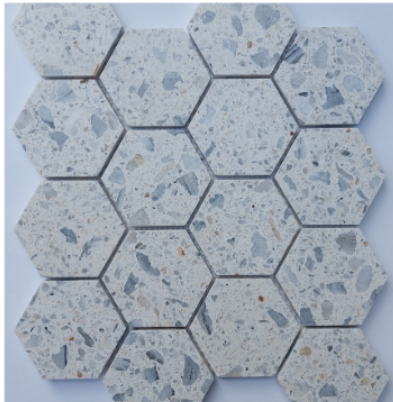

Dolomite, Solto, Diana Royal, Iceberg, Nero, White marble may be the alternative marble colors

H x W : 12" x 12"
Thickness : 1 cm
5 pcs / box
5 sqft / box

PRODUCT CODE: #OJLAR05

HERRINGBONE

Dolomite, Solto, Diana Royal, Iceberg, Nero, White marble may be the alternative marble colors

H x W : 11 2/8" x 12 6/8"
Thickness : 1 cm
5 pcs / box
4.945 sqft / box

PRODUCT CODE: #OJLAR06

CHEVRON

Dolomite, Solto, Diana Royal, Iceberg, Nero, White marble may be the alternative marble colors

H x W : 8 2/16" x 16 1/16"
Thickness : 1 cm
5 pcs / box
4.683 sqft / box

PRODUCT CODE: #OJLAR07

DUO CHEVRON

Dolomite, Solto, Diana Royal, Iceberg, Nero, White marble may be the alternative marble colors

H x W : 11 1/8" x 11 1/8"
Thickness : 1 cm
5 pcs / box
4.306 sqft / box

PRODUCT CODE: #OJLAR14

HEXAGON

Dolomite, Solto, Diana Royal, Iceberg, Nero, White marble may be the alternative marble colors

H x W : 12 2/8" x 10 5/8"
Thickness : 1 cm
5 pcs / box
4.483 sqft / box