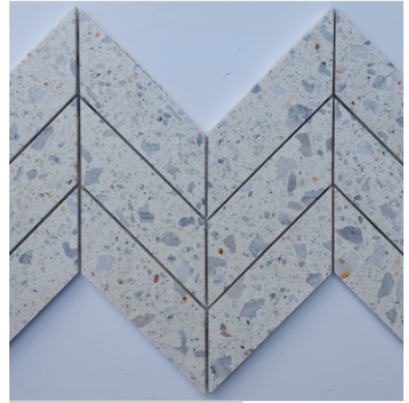

FISHSCALE

Dolomite, Solto, Diana Royal, Iceberg, Nero, White marble may be the alternative marble colors

H x W : 10 6/8" x 10 4/8"
Thickness : 1 cm
5 pcs / box
3.905 sqft / box

PRODUCT CODE: #OJLAR13

ZIGZAG

Dolomite, Solto, Diana Royal, Iceberg, Nero, White marble may be the alternative marble colors

H x W : 12" x 12"
Thickness : 1 cm
5 pcs / box
5 sqft / box

PRODUCT CODE: #OJLAR05

HERRINGBONE

Dolomite, Solto, Diana Royal, Iceberg, Nero, White marble may be the alternative marble colors

H x W : 11 2/8" x 12 6/8"
Thickness : 1 cm
5 pcs / box
4.945 sqft / box

PRODUCT CODE: #OJLAR06

CHEVRON

Dolomite, Solto, Diana Royal, Iceberg, Nero, White marble may be the alternative marble colors

H x W : 8 2/16" x 16 1/16"
Thickness : 1 cm
5 pcs / box
4.683 sqft / box