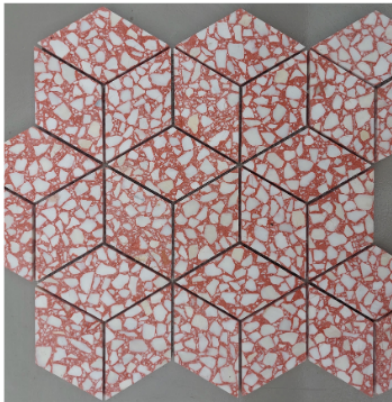

FISHSCALE

Dolomite, Solto, Diana Royal, Iceberg, Nero, White marble may be the alternative marble colors

H x W : 10 6/8" x 10 4/8"
Thickness : 1 cm
5 pcs / box
3.905 sqft / box

PRODUCT CODE: #OJENZO04

WINDROSE

Dolomite, Solto, Diana Royal, Iceberg, Nero, White marble may be the alternative marble colors

H x W : 12" x 12"
Thickness : 1 cm
5 pcs / box
5 sqft / box

PRODUCT CODE: #OJENZO05

HERRINGBONE

Dolomite, Solto, Diana Royal, Iceberg, Nero, White marble may be the alternative marble colors

H x W : 11 2/8" x 12 6/8"
Thickness : 1 cm
5 pcs / box
4.945 sqft / box

PRODUCT CODE: #OJENZO06

CHEVRON

Dolomite, Solto, Diana Royal, Iceberg, Nero, White marble may be the alternative marble colors

H x W : 8 2/16" x 16 1/16"
Thickness : 1 cm
5 pcs / box
4.683 sqft / box

PRODUCT CODE: #OJENZO07

DUO CHEVRON

Dolomite, Solto, Diana Royal, Iceberg, Nero, White marble may be the alternative marble colors

H x W : 11 1/8" x 11 1/8"
Thickness : 1 cm
5 pcs / box
4.306 sqft / box

PRODUCT CODE: #OJENZO08