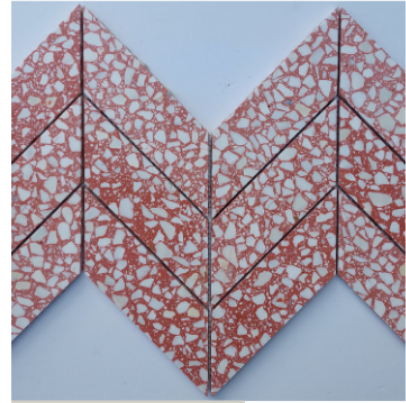

FISHSCALE

Dolomite, Solto, Diana Royal, Iceberg, Nero, White marble may be the alternative marble colors

H x W : 10 6/8" x 10 4/8"
Thickness : 1 cm
5 pcs / box
3.905 sqft / box

PRODUCT CODE: #OJENZO04

WINDROSE

Dolomite, Solto, Diana Royal, Iceberg, Nero, White marble may be the alternative marble colors

H x W : 12" x 12"
Thickness : 1 cm
5 pcs / box
5 sqft / box

PRODUCT CODE: #OJENZO05

HERRINGBONE

Dolomite, Solto, Diana Royal, Iceberg, Nero, White marble may be the alternative marble colors

H x W : 11 2/8" x 12 6/8"
Thickness : 1 cm
5 pcs / box
4.945 sqft / box

PRODUCT CODE: #OJENZO06

CHEVRON

Dolomite, Solto, Diana Royal, Iceberg, Nero, White marble may be the alternative marble colors

H x W : 8 2/16" x 16 1/16"
Thickness : 1 cm
5 pcs / box
4.683 sqft / box