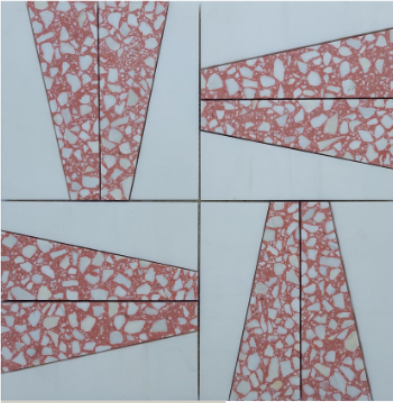

PRODUCT CODE: #OJENZO02

MIXTUM

Dolomite, Solto, Diana Royal, Iceberg, Nero, White marble may be the alternative marble colors

H x W : 12" x 12"
Thickness : 1 cm
5 pcs / box
5 sqft / box

PRODUCT CODE: #OJENZO03

FISHSCALE

Dolomite, Solto, Diana Royal, Iceberg, Nero, White marble may be the alternative marble colors

H x W : 10 6/8" x 10 4/8"
Thickness : 1 cm
5 pcs / box
3.905 sqft / box

PRODUCT CODE: #OJENZO04

WINDROSE

Dolomite, Solto, Diana Royal, Iceberg, Nero, White marble may be the alternative marble colors

H x W : 12" x 12"
Thickness : 1 cm
5 pcs / box
5 sqft / box

PRODUCT CODE: #OJENZO05

HERRINGBONE

Dolomite, Solto, Diana Royal, Iceberg, Nero, White marble may be the alternative marble colors