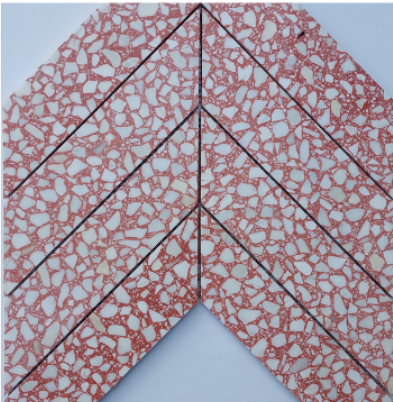

FISHSCALE

Dolomite, Solto, Diana Royal, Iceberg, Nero, White marble may be the alternative marble colors

H x W : 10 6/8" x 10 4/8"
Thickness : 1 cm
5 pcs / box
3.905 sqft / box

PRODUCT CODE: #OJENZO04

WINDROSE

Dolomite, Solto, Diana Royal, Iceberg, Nero, White marble may be the alternative marble colors

H x W : 12" x 12"
Thickness : 1 cm
5 pcs / box
5 sqft / box

PRODUCT CODE: #OJENZO05

HERRINGBONE

Dolomite, Solto, Diana Royal, Iceberg, Nero, White marble may be the alternative marble colors

H x W : 11 2/8" x 12 6/8"
Thickness : 1 cm
5 pcs / box
4.945 sqft / box

PRODUCT CODE: #OJENZO06

CHEVRON

Dolomite, Solto, Diana Royal, Iceberg, Nero, White marble may be the alternative marble colors

H x W : 8 2/16" x 16 1/16"
Thickness : 1 cm
5 pcs / box
4.683 sqft / box

PRODUCT CODE: #OJENZO07

DUO CHEVRON

Dolomite, Solto, Diana Royal, Iceberg, Nero, White marble may be the alternative marble colors

H x W : 11 1/8" x 11 1/8"
Thickness : 1 cm
5 pcs / box
4.306 sqft / box

PRODUCT CODE: #OJENZO08