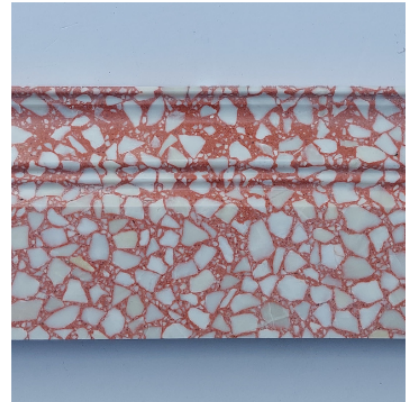

Dolomite, Solto, Diana Royal, Iceberg, Nero, White marble may be the alternative marble colors

H x W : 12" x 12"
Thickness : 1 cm
5 pcs / box
5 sqft / box

PRODUCT CODE: #OJENZO05

HERRINGBONE

Dolomite, Solto, Diana Royal, Iceberg, Nero, White marble may be the alternative marble colors

H x W : 11 2/8" x 12 6/8"
Thickness : 1 cm
5 pcs / box
4.945 sqft / box

PRODUCT CODE: #OJENZO06

CHEVRON

Dolomite, Solto, Diana Royal, Iceberg, Nero, White marble may be the alternative marble colors

H x W : 8 2/16" x 16 1/16"
Thickness : 1 cm
5 pcs / box
4.683 sqft / box

PRODUCT CODE: #OJENZO07

DUO CHEVRON

Dolomite, Solto, Diana Royal, Iceberg, Nero, White marble may be the alternative marble colors

H x W : 11 1/8" x 11 1/8"
Thickness : 1 cm
5 pcs / box
4.306 sqft / box

PRODUCT CODE: #OJENZO08

RHOMBUS

Dolomite, Solto, Diana Royal, Iceberg, Nero, White marble may be the alternative marble colors

H x W : 10 7/16" x 12"
Thickness : 1 cm
5 pcs / box
4.315 sqft / box

PRODUCT CODE: #OJENZO15

BASEBOARD