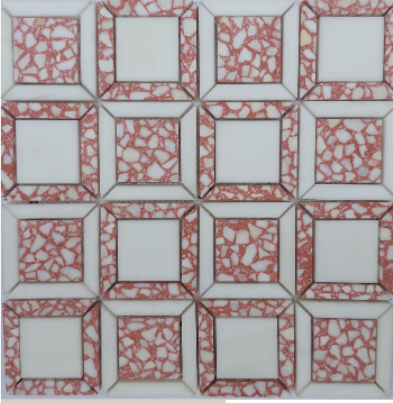

ENZO COLLECTION

PRODUCT CODE: #OJENZO01

FENESTRA

Dolomite, Solto, Diana Royal, Iceberg, Nero, White marble may be the alternative marble colors

H x W : 12 1/8" x 12 1/8"
Thickness : 1 cm
5 pcs / box
5.048 sqft / box

PRODUCT CODE: #OJENZO02

MIXTUM

Dolomite, Solto, Diana Royal, Iceberg, Nero, White marble may be the alternative marble colors

H x W : 12" x 12"
Thickness : 1 cm
5 pcs / box
5 sqft / box

PRODUCT CODE: #OJENZO03

FISHSCALE

Dolomite, Solto, Diana Royal, Iceberg, Nero, White marble may be the alternative marble colors

H x W : 10 6/8" x 10 4/8"
Thickness : 1 cm
5 pcs / box
3.905 sqft / box

PRODUCT CODE: #OJENZO04

WINDROSE

Dolomite, Solto, Diana Royal, Iceberg, Nero, White marble may be the alternative marble colors

H x W : 12" x 12"
Thickness : 1 cm
5 pcs / box
5 sqft / box

PRODUCT CODE: #OJENZO05

HERRINGBONE

Dolomite, Solto, Diana Royal, Iceberg, Nero, White marble may be the alternative marble colors