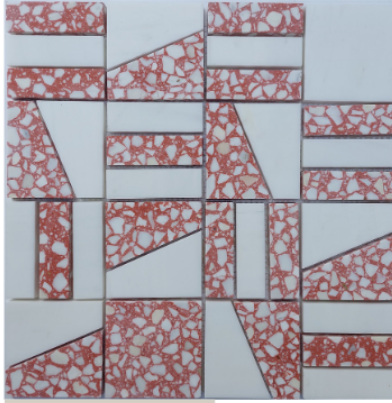

ENZO COLLECTION

PRODUCT CODE: #OJENZO01

FENESTRA

Dolomite, Solto, Diana Royal, Iceberg, Nero, White marble may be the alternative marble colors

H x W : 12 1/8" x 12 1/8"
Thickness : 1 cm
5 pcs / box
5.048 sqft / box

PRODUCT CODE: #OJENZO02

MIXTUM

Dolomite, Solto, Diana Royal, Iceberg, Nero, White marble may be the alternative marble colors

H x W : 12" x 12"
Thickness : 1 cm
5 pcs / box
5 sqft / box

PRODUCT CODE: #OJENZO03

FISHSCALE

Dolomite, Solto, Diana Royal, Iceberg, Nero, White marble may be the alternative marble colors

H x W : 10 6/8" x 10 4/8"
Thickness : 1 cm
5 pcs / box
3.905 sqft / box

PRODUCT CODE: #OJENZO04

WINDROSE

Dolomite, Solto, Diana Royal, Iceberg, Nero, White marble may be the alternative marble colors

H x W : 12" x 12"
Thickness : 1 cm
5 pcs / box
5 sqft / box

PRODUCT CODE: #OJENZO05

HERRINGBONE

Dolomite, Solto, Diana Royal, Iceberg, Nero, White marble may be the alternative marble colors